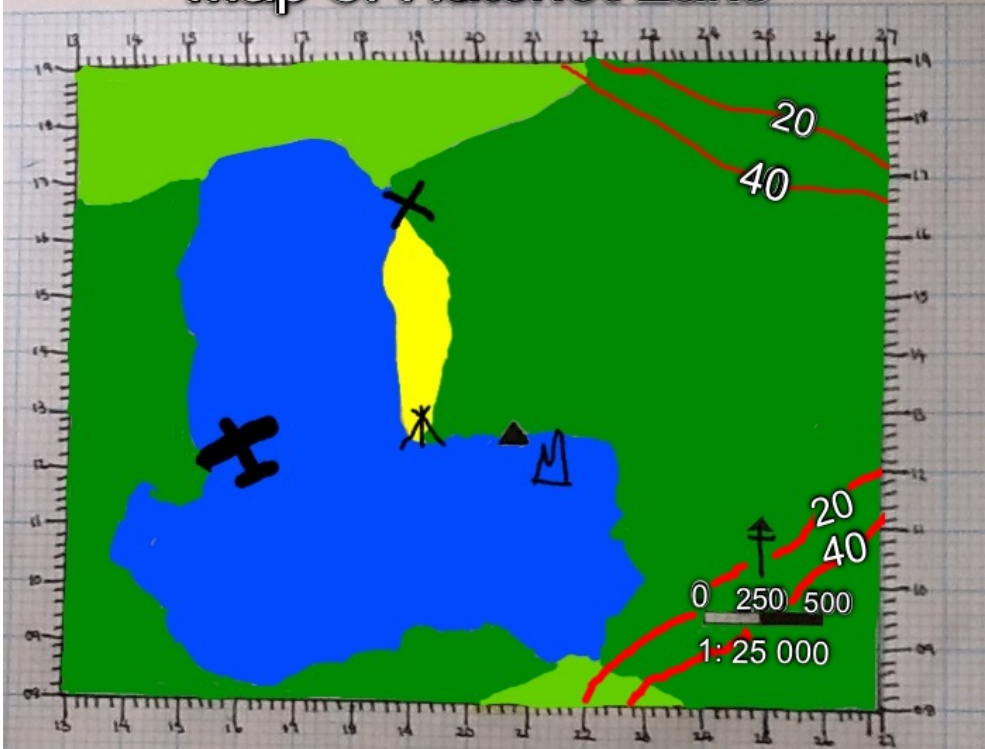

Map of Hatchet Lake

Legend

	Contour Lines		Sandy Beach		Beaver Dam
	Lake		Shelter		Berry Patch
	Tall Pines		Ridge		Plane Crash
	Forest				

Contour Interval: 20 metres